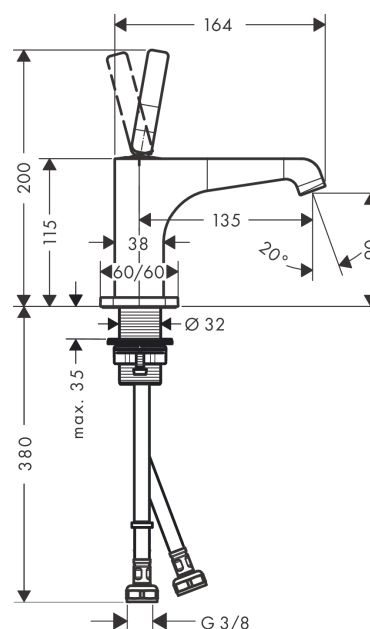

AXOR Citterio E
Single lever basin mixer 90 for hand washbasins with waste set
 Surfaces: **Chrome** Article Number: **36102000**

Description

product features

- consists of: single lever basin mixer, waste set
- ComfortZone 90
- projection 135 mm
- laminar spray
- flow rate at 3 bar: 5 l/min
- joystick ceramic cartridge
- suitable for continuous flow water heaters
- non-closing waste set
- connection dimension: DN15

Technology

Design awards

Product image

Scale drawing

Flowchart